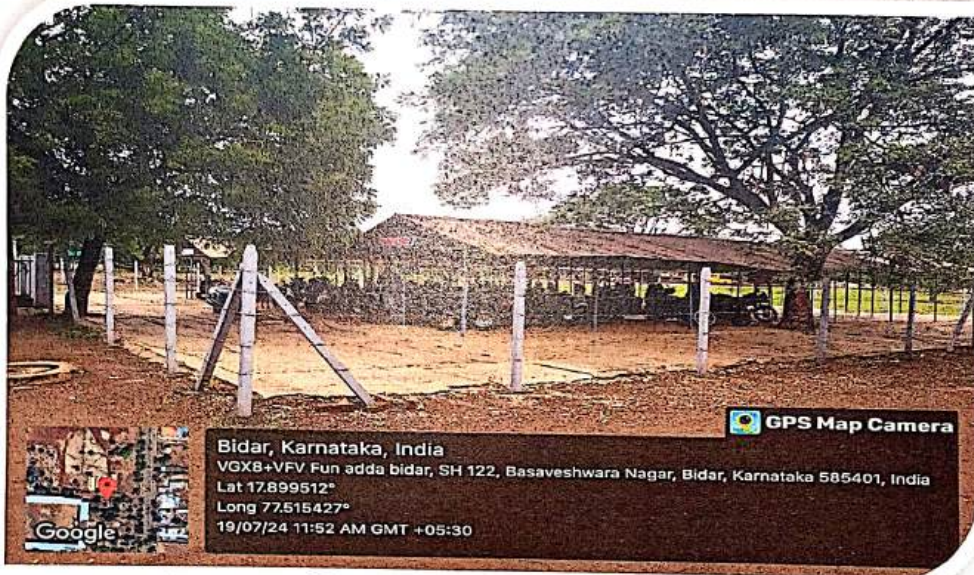

Est.: 1980

Pho.: 08482-235209
+91-8147671269

N.K.E. SOCIETY'S
BASAVESHWAR COLLEGE OF EDUCATION,

BVB CAMPUS, MANHALLI ROAD, BIDAR – 585 403 KARNATAKA, INDIA.

(Recognized by SRC NCTE, New Delhi and Permanent Affiliated to Gulbarga University, Kalaburagi)

E-Mail: principalbcebidar@hkes.edu.in, website: www.hkesbcoebidar.in

IQAC Coordinator

H.K.E.S. Basaveshwar College of Education
BIDAR - 585 403 (Karnataka)

PRINC
H.K.E.S. Basaveshwar College
of Education, BIDAR