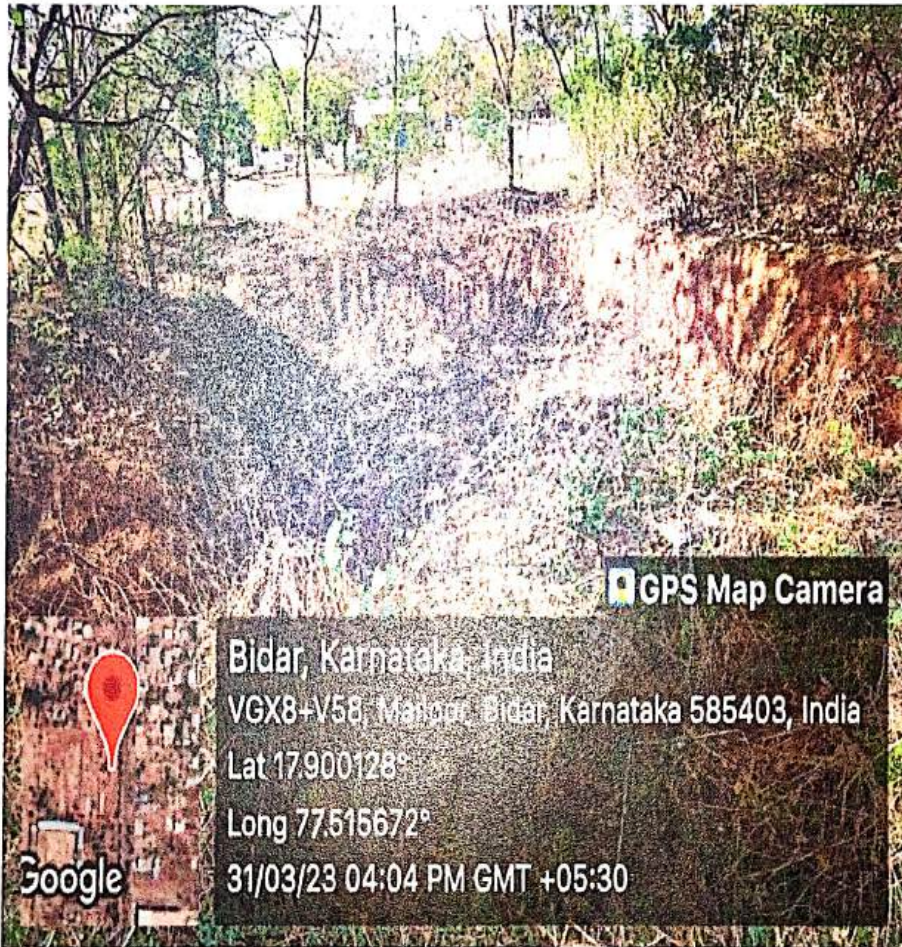

Est.: 1980

Pho.: 08482-235209
+91-8147671269

H.K.E. SOCIETY'S

BASAVESHWAR COLLEGE OF EDUCATION,

BVB CAMPUS, MANHALLI ROAD, BIDAR – 585 403 KARNATAKA, INDIA.

(Recognized by SRC NCTE, New Delhi and Permanent Affiliated to Gulbarga University, Kalaburagi)

E-Mail: principalbcebidar@hkes.edu.in, website: www.hkesbcoebidar.in

Water conservation: Rain Water Harvesting (RWH) pits

Rain Water Harvesting (RWH) pits developed

IQAC Coordinator

H.K.E.S. Basaveshwar College of Education

BIDAR - 585 403 (Karnataka)

PRINCIPAL

H.K.E.S. Basaveshwar Colleg.
of Education BIDAR