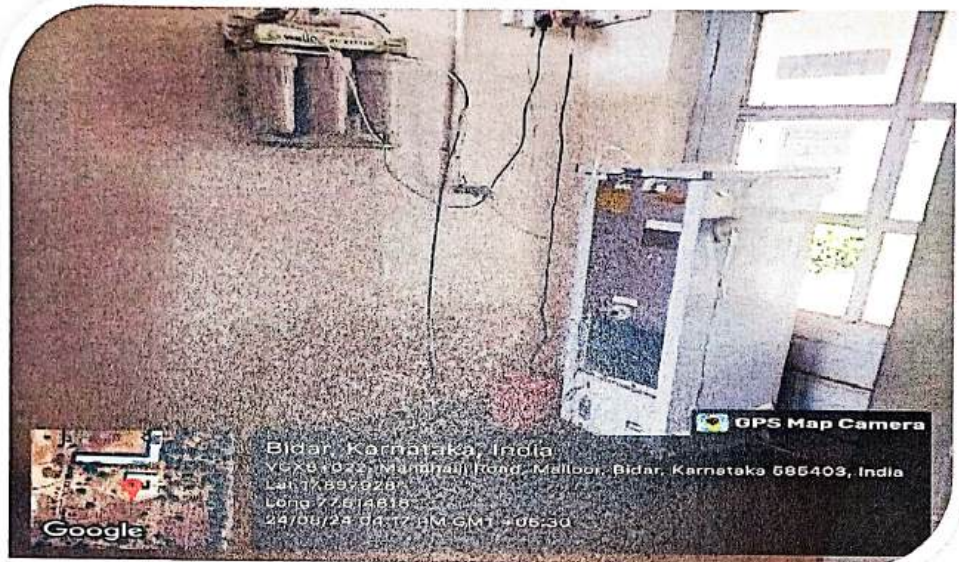

Est.: 1980

Pho.: 08482-235209
+91-8147671269

H.K.E. SOCIETY'S

BASAVESHWAR COLLEGE OF EDUCATION,

BVB CAMPUS, MANHALLI ROAD, BIDAR – 585 403 KARNATAKA, INDIA.

(Recognized by SRC NCTE, New Delhi and Permanent Affiliated to Gulbarga University, Kalaburagi)

E-Mail: principalbcebidar@hkes.edu.in, website: www.hkesbcoebidar.in

IQAC Coordinator

H.K.E.S. Basaveshwar College of Education
BIDAR - 585 403 (Karnataka)

PRINCIPAL
H.K.E.S. Basaveshwar College
of Education, BIDAR