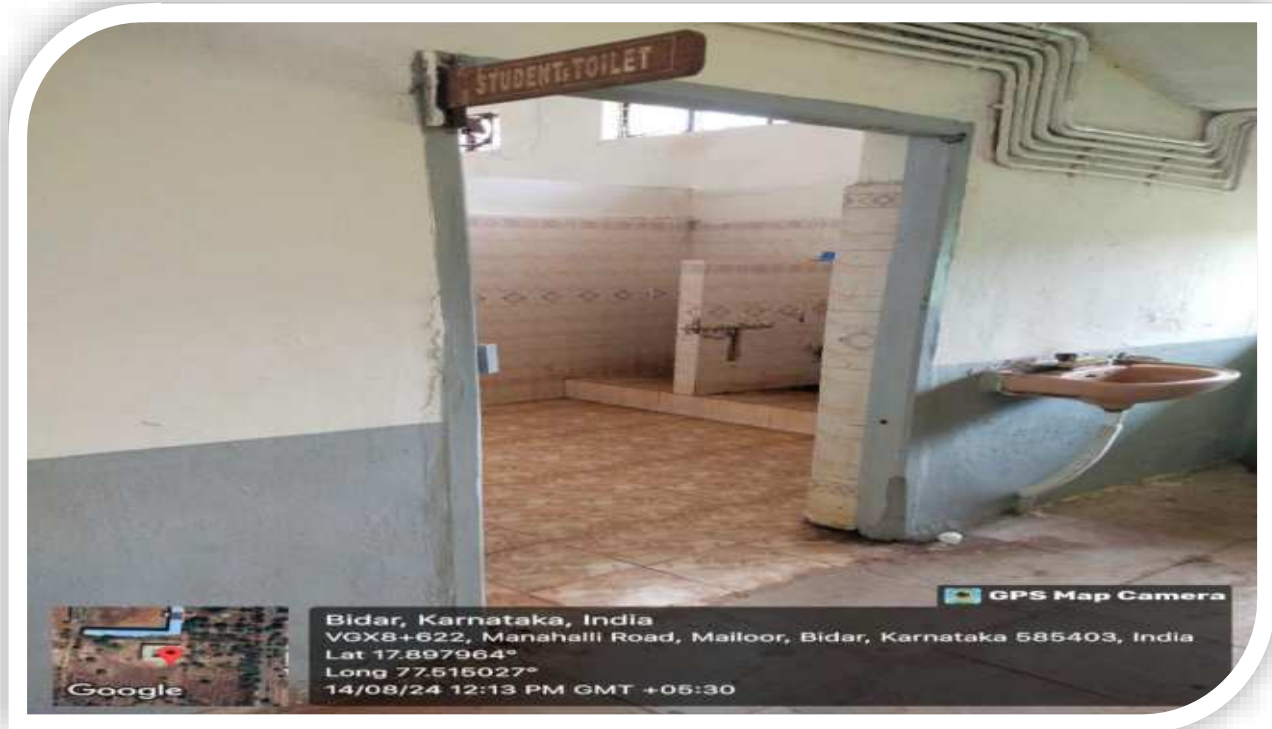

Est.: 1980

Pho.: 08482-235209
+91-8147671269

H.K.E. SOCIETY'S

BASAVESHWAR COLLEGE OF EDUCATION,

BVB CAMPUS, MANHALLI ROAD, BIDAR – 585 403 KARNATAKA, INDIA.

(Recognized by SRC NCTE, New Delhi and Permanent Affiliated to Gulbarga University, Kalaburagi)

E-Mail: principalbcebidar@hkes.edu.in, website: www.hkesbcoebidar.in

BOYS TOILET

IQAC Coordinator
H.K.E.S. Basaveshwar College of Education
BIDAR - 585 403 (Karnataka)

PRINCIPAL
H.K.E.S. Basaveshwar College
of Education, BIDAR