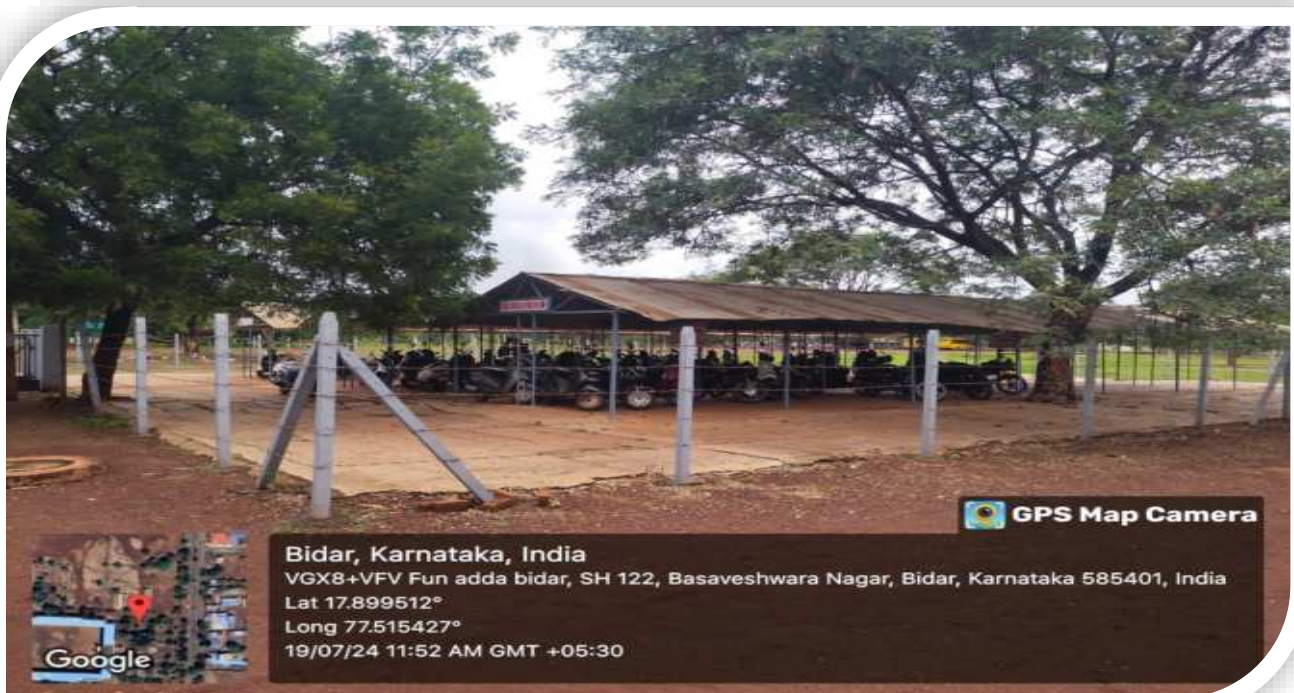

VEHICLE PARKING

[Signature]
IOAC Coordinator

[Signature]
PRINCIPAL
H.K.E.S. Basaveshwar College of Education, BIDAR