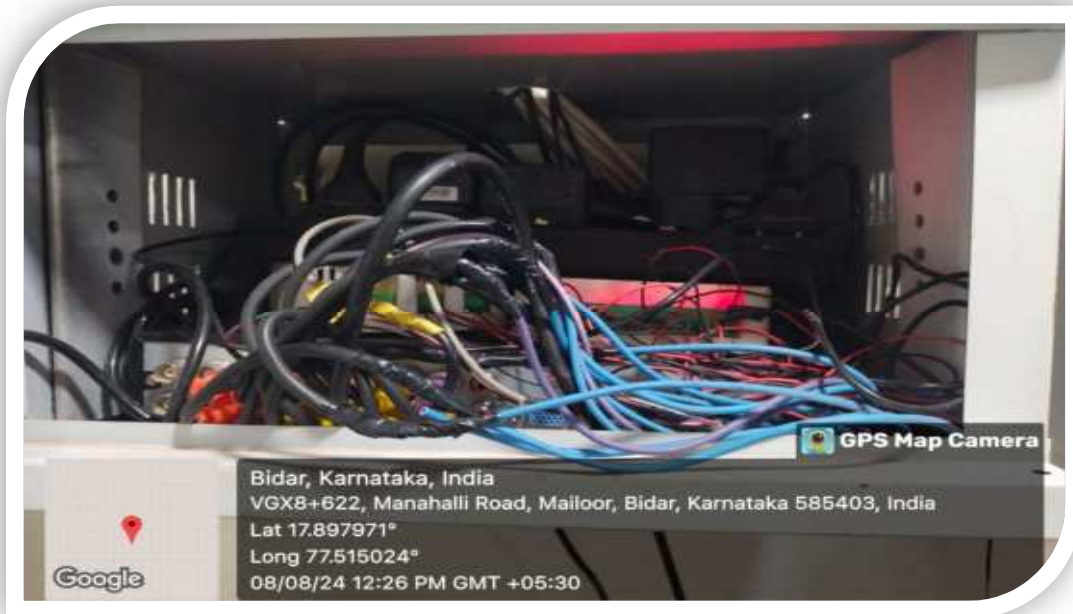

Est.: 1980

Pho.: 08482-235209
+91-8147671269

H.K.E. SOCIETY'S

BASAVESHWAR COLLEGE OF EDUCATION,

BVB CAMPUS, MANHALLI ROAD, BIDAR – 585 403 KARNATAKA, INDIA.

(Recognized by SRC NCTE, New Delhi and Permanent Affiliated to Gulbarga University, Kalaburagi)

E-Mail: principalbcebidar@hkes.edu.in, website: www.hkesbcoebidar.in

INTERNET FACILITY

IQAC Coordinator
H.K.E.S. Basaveshwar College of Education
BIDAR - 585 403 (Karnataka)

PRINCIPAL
H.K.E.S. Basaveshwar College
of Education, BIDAR