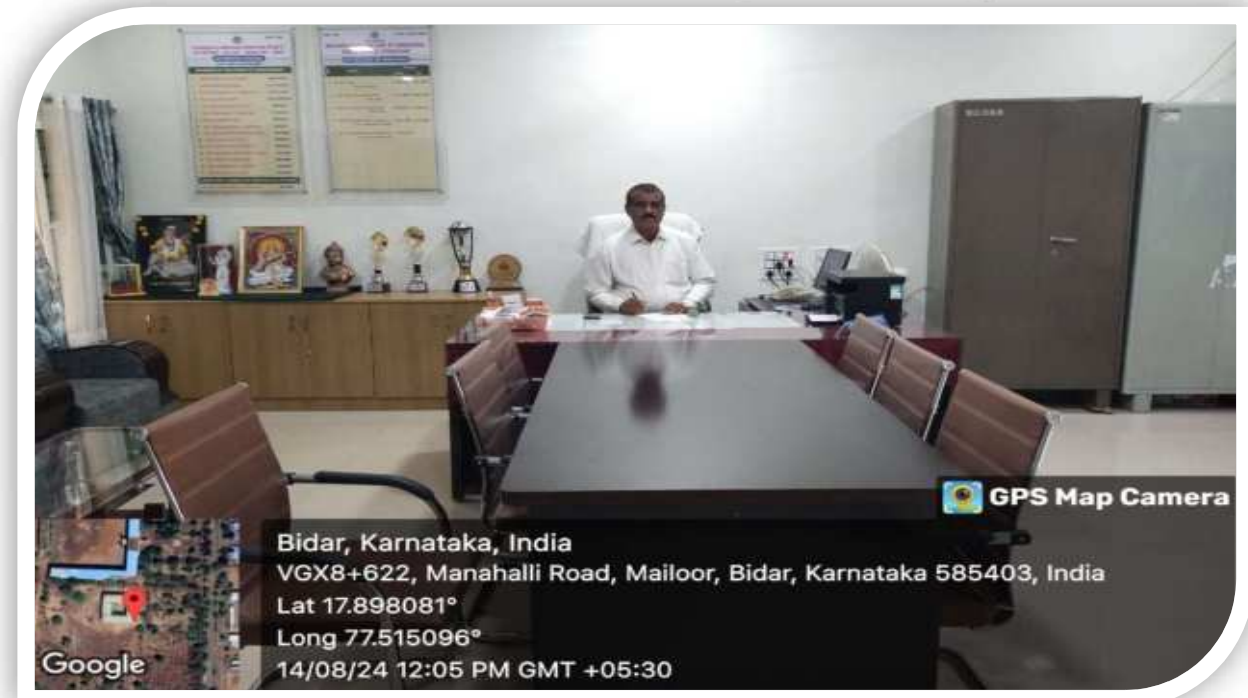

(Recognized by SRC NCTE, New Delhi and Permanent Affiliated to Gulbarga University, Kalaburagi)

E-Mail: principalbcebidar@hkes.edu.in, website: www.hkesbcoebidar.in

PRINCIPAL CHAMBER

PRINCIPAL CHAMBER (INNREVIEW)