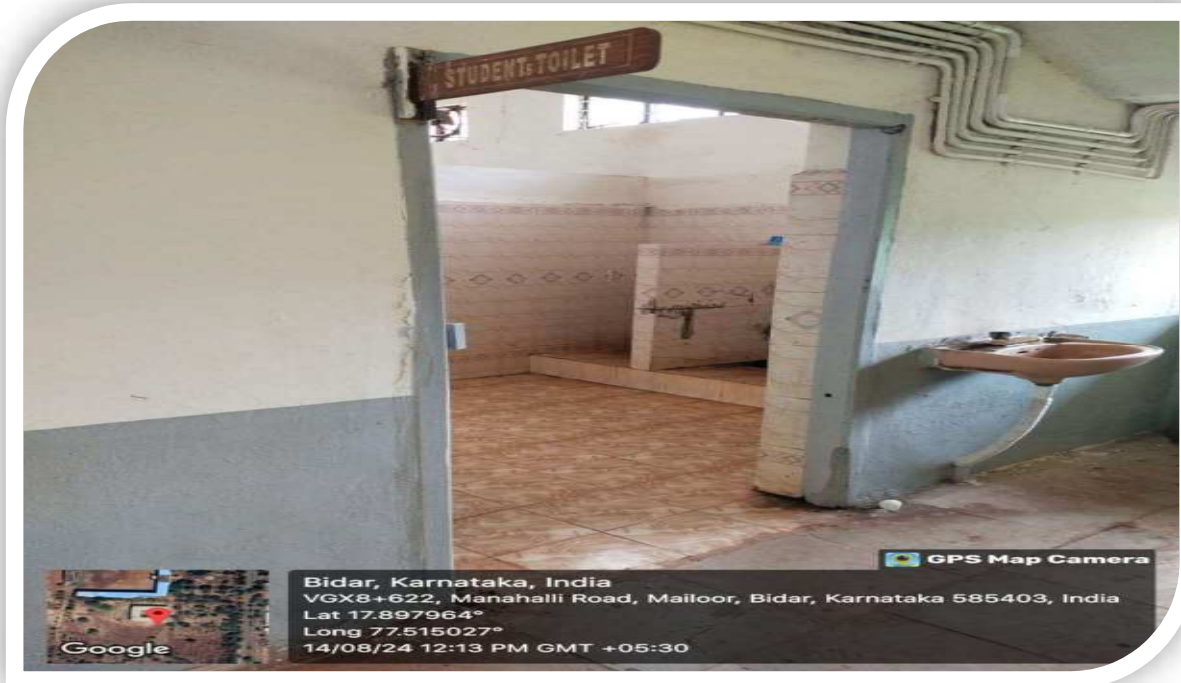

(Recognized by SRC NCTE, New Delhi and Permanent Affiliated to Gulbarga University, Kalaburagi)

E-Mail: principalbcebidar@hkes.edu.in, website: www.hkesbcoebidar.in

BOYS TOILET

IQAC Coordinator
H.K.E.S. Basaveshwar College of Education
BIDAR - 585 403 (Karnataka)