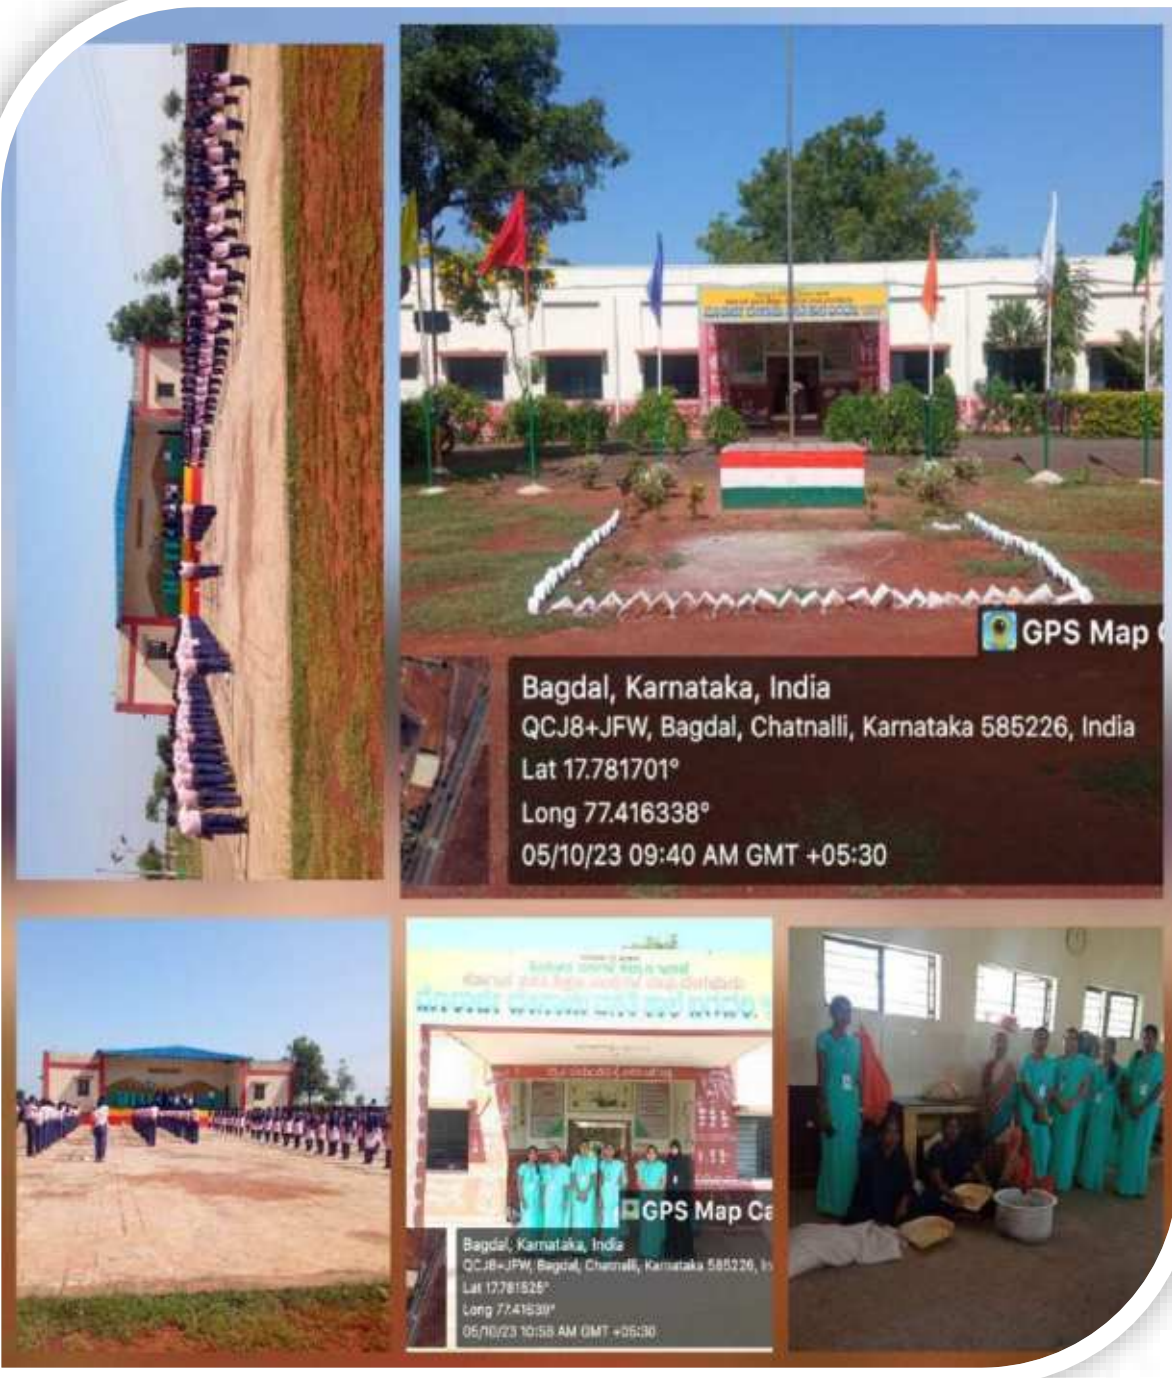

Est.: 1980

Pho.: 08482-235209
+91-8147671269

H.K.E. SOCIETY'S

BASAVESHWAR COLLEGE OF EDUCATION,

BVB CAMPUS, MANHALLI ROAD, BIDAR – 585 403 KARNATAKA, INDIA.

(Recognized by SRC NCTE, New Delhi and Permanent Affiliated to Gulbarga University, Kalaburagi)

E-Mail: principalbcebidar@hkes.edu.in, website: www.hkesbcoebidar.in

IQAC Coordinator
H.K.E.S. Basaveshwar College of Education
BIDAR - 585 403 (Karnataka)

PRINCIPAL
H.K.E.S. Basaveshwar College
of Education, BIDAR