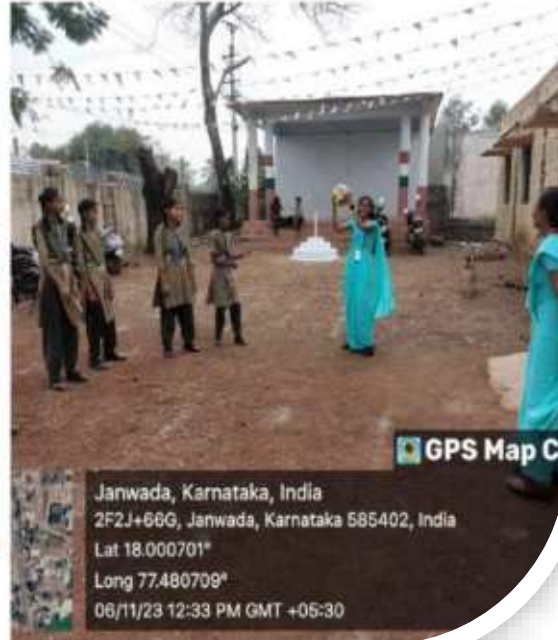

Est.: 1980

Pho.: 08482-235209
+91-8147671269

H.K.E. SOCIETY'S

BASAVESHWAR COLLEGE OF EDUCATION,

BVB CAMPUS, MANHALLI ROAD, BIDAR – 585 403 KARNATAKA, INDIA.

(Recognized by SRC NCTE, New Delhi and Permanent Affiliated to Gulbarga University, Kalaburagi)

E-Mail: principalbcebidar@hkes.edu.in, website: www.hkesbcoebidar.in

IQAC Coordinator
H.K.E.S. Basaveshwar College of Education
BIDAR - 585 403 (Karnataka)

PRINCIPAL
H.K.E.S. Basaveshwar College
of Education, BIDAR