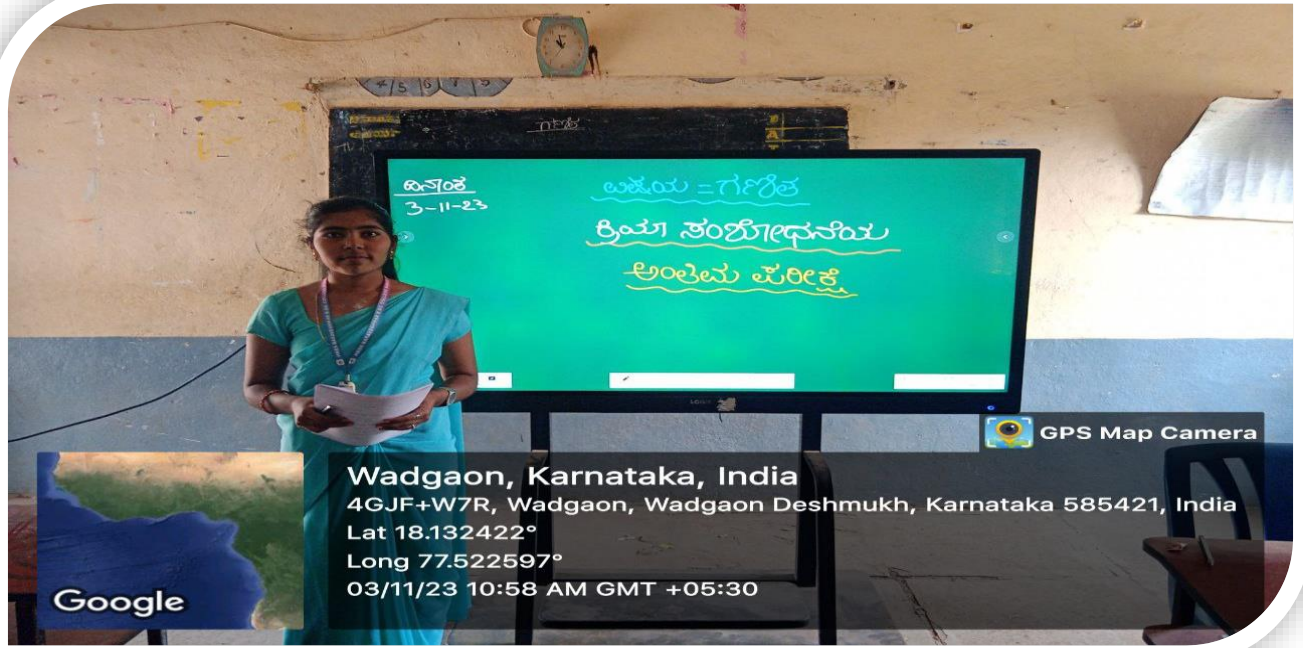

Est.: 1980

Pho.: 08482-235209
+91-8147671269

H.K.E. SOCIETY'S

BASAVESHWAR COLLEGE OF EDUCATION,

BVB CAMPUS, MANHALLI ROAD, BIDAR – 585 403 KARNATAKA, INDIA.
(Recognized by SRC NCTE, New Delhi and Permanent Affiliated to Gulbarga University, Kalaburagi)
E-Mail: principalbcebidar@hkes.edu.in, website: www.hkesbcoebidar.in

IQAC Coordinator
H.K.E.S. Basaveshwar College of Education

PRINCIPAL
H.K.E.S. Basaveshwar College of Education, BIDAR