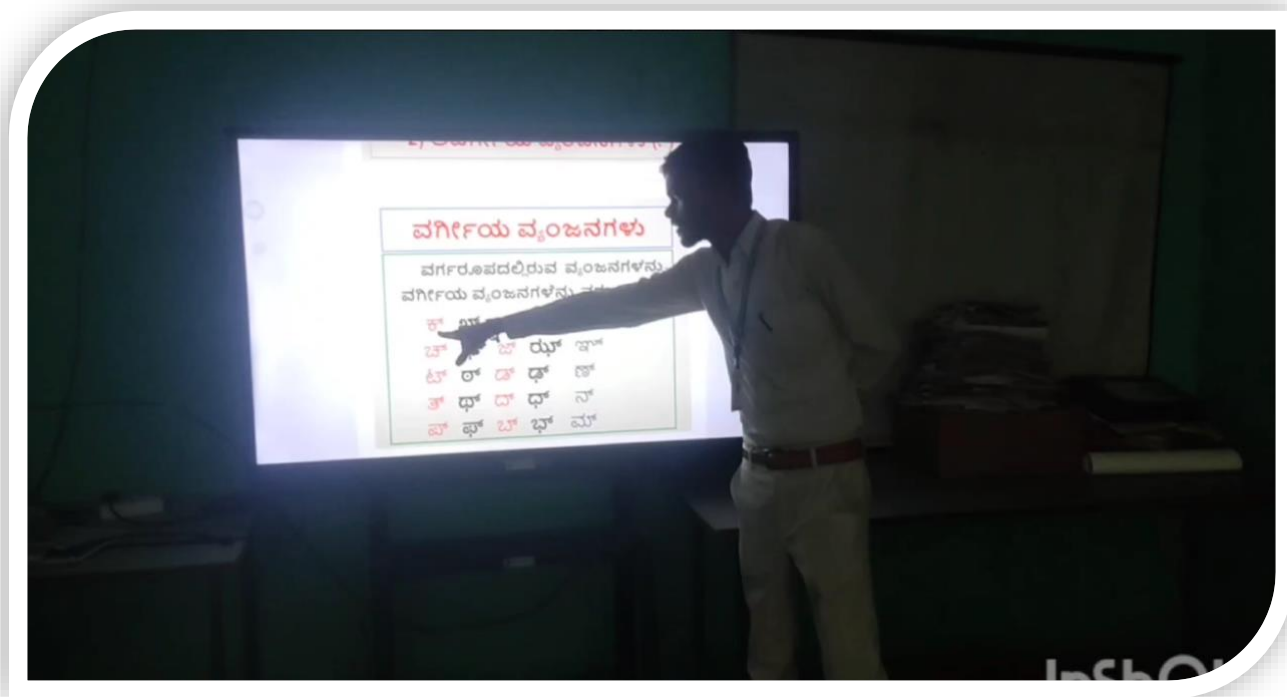

Est.: 1980

Pho.: 08482-235209
+91-8147671269

H.K.E. SOCIETY'S

BASAVESHWAR COLLEGE OF EDUCATION,

BVB CAMPUS, MANHALLI ROAD, BIDAR – 585 403 KARNATAKA, INDIA.

(Recognized by SRC NCTE, New Delhi and Permanent Affiliated to Gulbarga University, Kalaburagi)

E-Mail: principalbcebidar@hkes.edu.in, website: www.hkesbcoebidar.in

IQAC Coordinator
H.K.E.S. Basaveshwar College of Education

PRINCIPAL
H.K.E.S. Basaveshwar College of Education, BIDAR