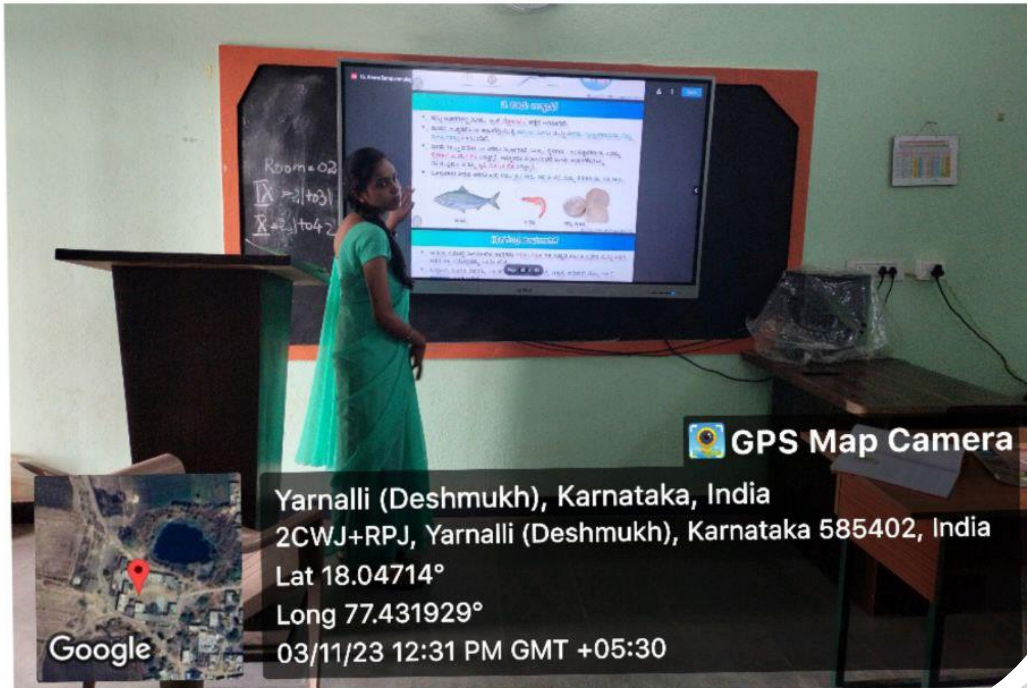

GPS Map Camera

Yarnalli (Deshmukh), Karnataka, India
2CWJ+RPJ, Yarnalli (Deshmukh), Karnataka 585402, India
Lat 18.04714°
Long 77.431929°
03/11/23 12:31 PM GMT +05:30

IQAC Coordinator
H.K.E.S. Basaveshwar College of Education
BIDAR - 585 403 (Karnataka)

PRINCIPAL
H.K.E.S. Basaveshwar College
of Education, BIDAR