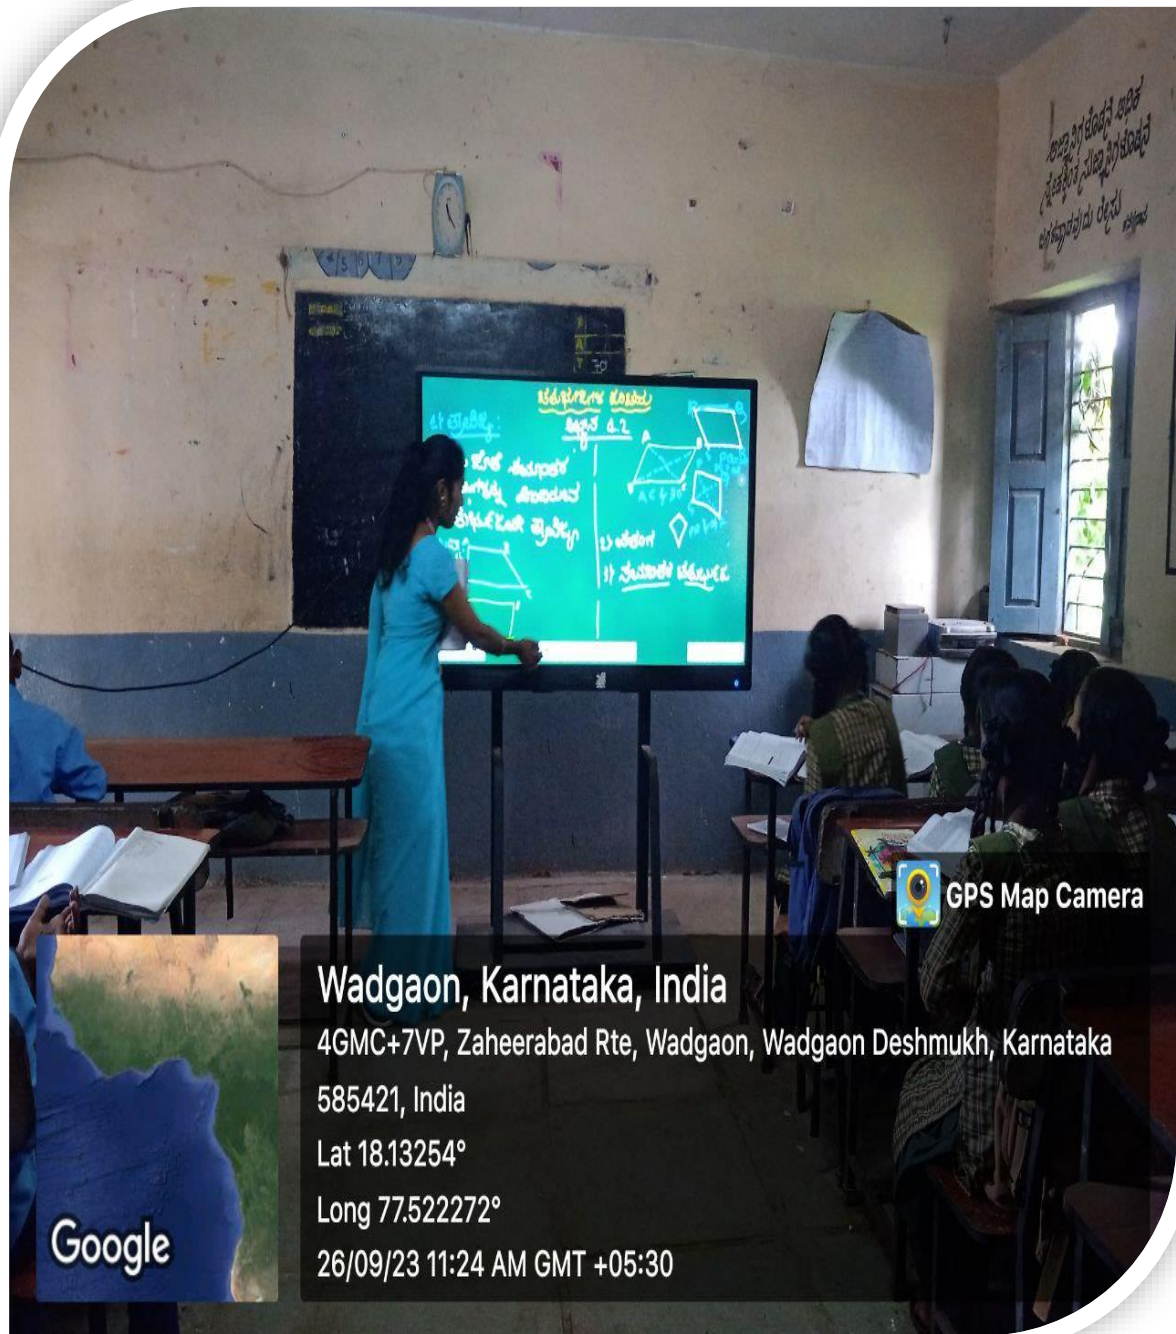

Google

Wadgaon, Karnataka, India

4GMC+7VP, Zaheerabad Rte, Wadgaon, Wadgaon Deshmukh, Karnataka

585421, India

Lat 18.13254°

Long 77.522272°

26/09/23 11:24 AM GMT +05:30

IQAC Coordinator