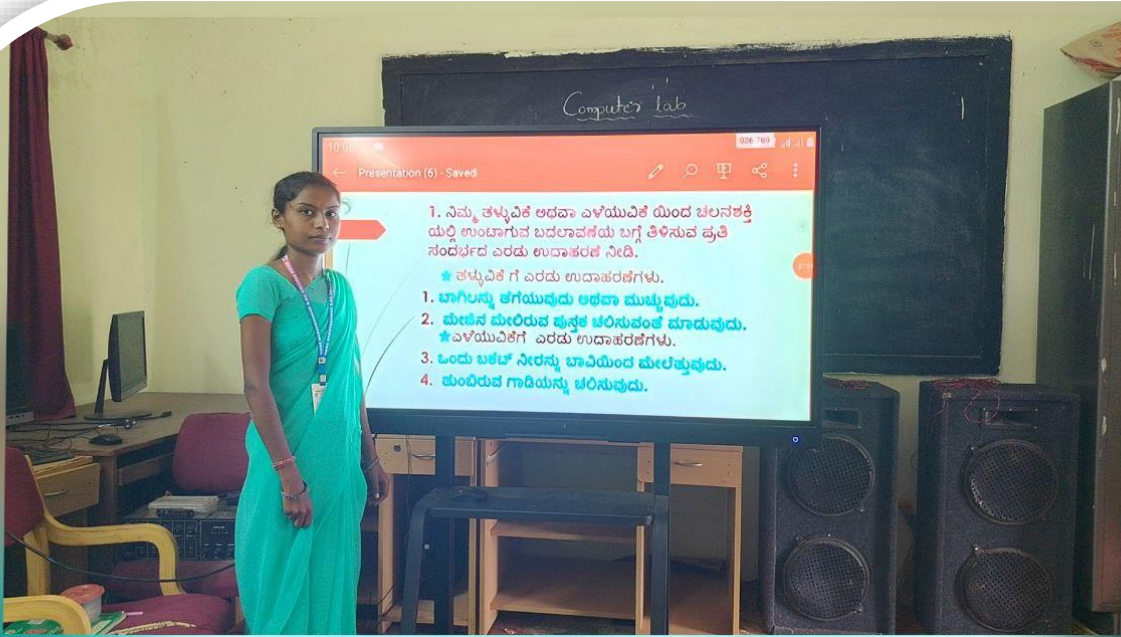

Est.: 1980

Pho.: 08482-235209
+91-8147671269

H.K.E. SOCIETY'S

BASAVESHWAR COLLEGE OF EDUCATION,

BVB CAMPUS, MANHALLI ROAD, BIDAR – 585 403 KARNATAKA, INDIA.

(Recognized by SRC NCTE, New Delhi and Permanent Affiliated to Gulbarga University, Kalaburagi)

E-Mail: principalbcebidar@hkes.edu.in, website: www.hkesbcoebidar.in

GPS Map Camera

Nittur B, Karnataka, India
4922+98J, Nittur B, Nittur, Karnataka 585444, India
Lat 18.100374°
Long 77.350272°
26/09/23 11:36 AM GMT +05:30

Google

IQAC Coordinator
H.K.E.S. Basaveshwar College of Education
BIDAR - 585 403 (Karnataka)

PRINCIPAL
H.K.E.S. Basaveshwar College
of Education, BIDAR