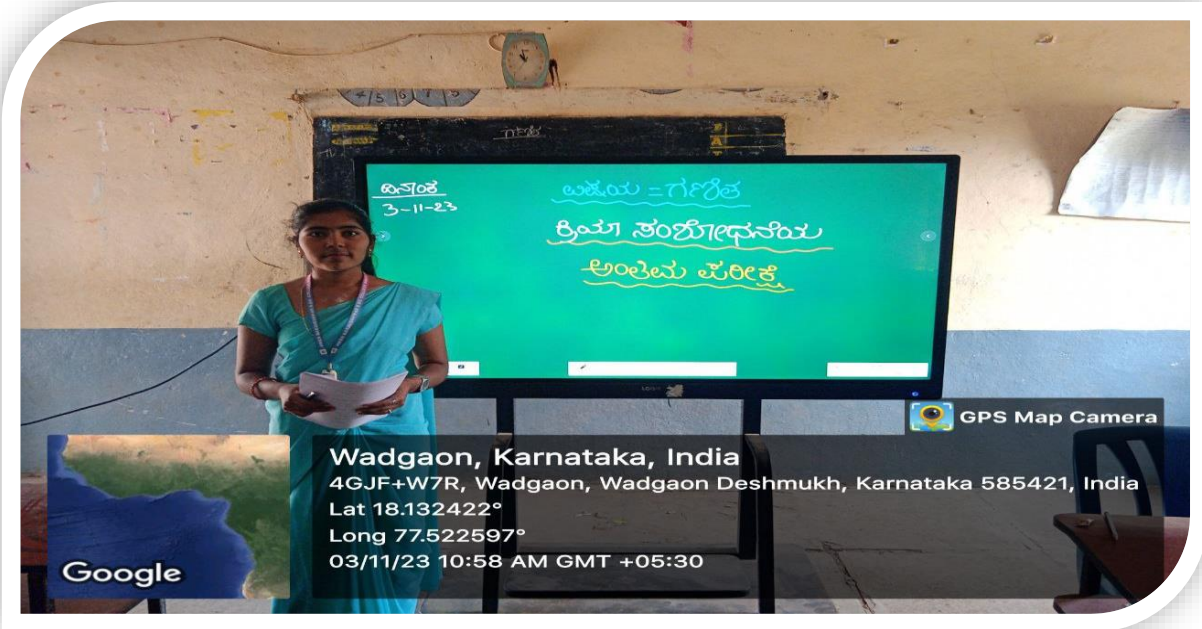

H.K.E. SOCIETY'S

BASAVESHWAR COLLEGE OF EDUCATION,

BVB CAMPUS, MANHALLI ROAD, BIDAR – 585 403 KARNATAKA, INDIA.

(Recognized by SRC NCTE, New Delhi and Permanent Affiliated to Gulbarga University, Kalaburagi)

E-Mail: principalbcebidar@hkes.edu.in, website: www.hkesbcoebidar.in

The College students using ICT for effective Teaching in School Lessons at different schools