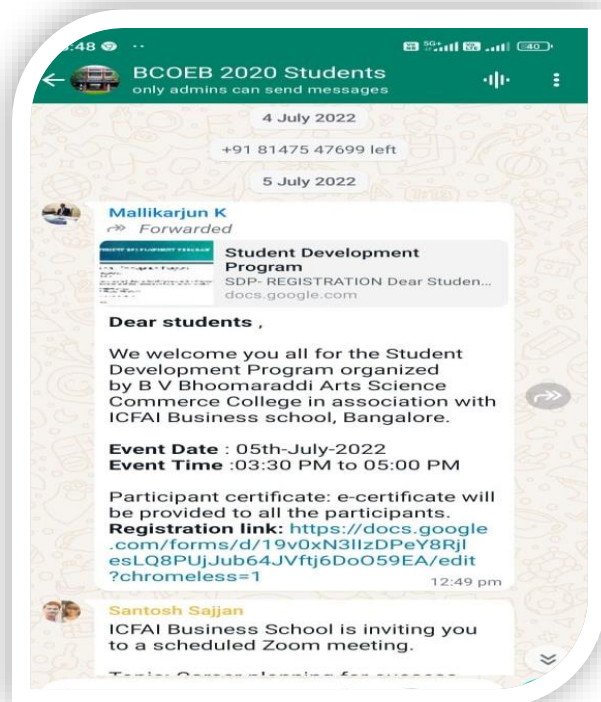

IQAC Coordinator
H.K.E.S. Basaveshwar College of Education
BIDAR - 585 403 (Karnataka)

PRINCIPAL
H.K.E.S. Basaveshwar College
of Education, BIDAR