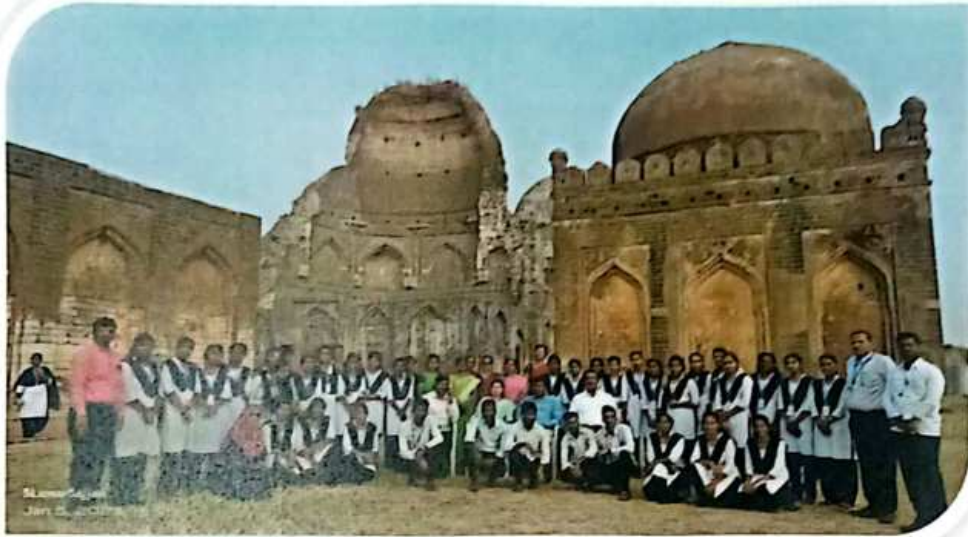

Est.: 1980

Pho.: 08482-235209
+91-8147671269

H.K.E. SOCIETY'S

BASAVESHWAR COLLEGE OF EDUCATION,

BVB CAMPUS, MANHALI ROAD, BIDAR – 585 403 KARNATAKA, INDIA.

(Recognized by SRC NCTE, New Delhi and Permanent Affiliated to Gulbarga University, Kalaburagi)

E-Mail: principalbcebidar@hkes.edu.in, website: www.hkesbcebidar.in

Students and Faculty Members Visited Historical Heritage Place of Bidar