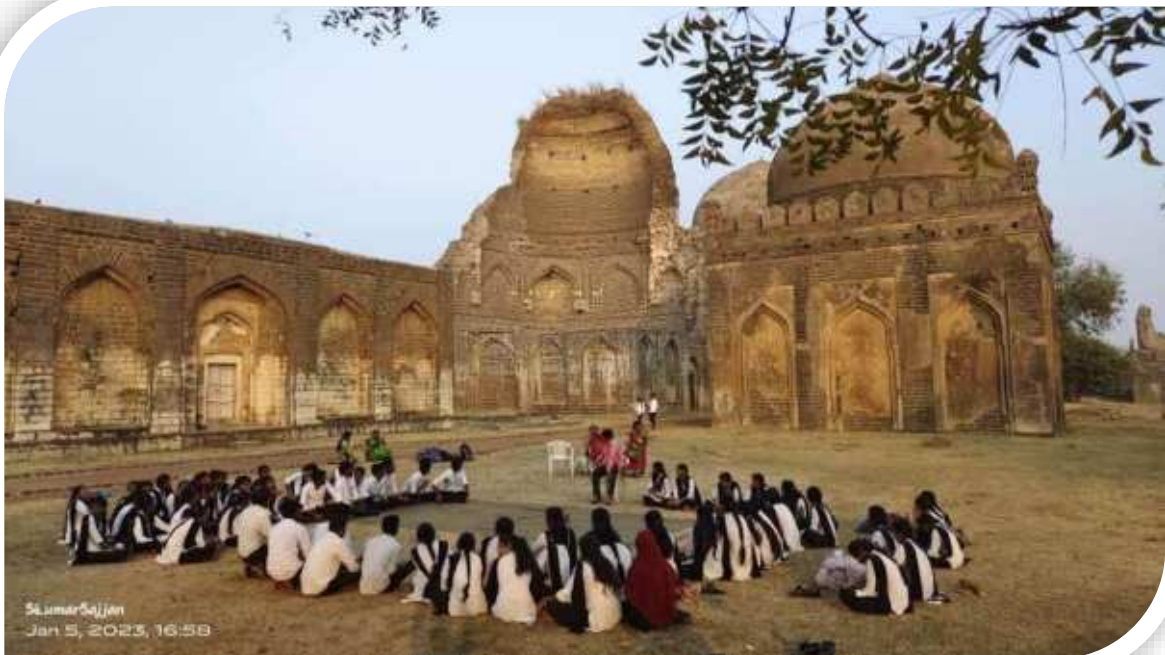

Est.: 1980

Pho.: 08482-235209
+91-8147671269

H.K.E. SOCIETY'S

BASAVESHWAR COLLEGE OF EDUCATION,

BVB CAMPUS, MANHALLI ROAD, BIDAR – 585 403 KARNATAKA, INDIA.

(Recognized by SRC NCTE, New Delhi and Permanent Affiliated to Gulbarga University, Kalaburagi)

E-Mail: principalbcebidar@hkes.edu.in, website: www.hkesbcoebidar.in

Students and Faculty Members Visited Historical Heritage Place of Bidar